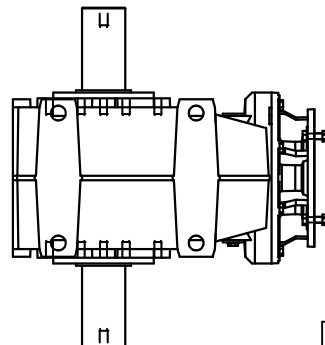

REDUCER SPEC	
MODEL	B163 UP
SERVICE FACTOR	
RATIO	
OUTPUT [rpm]	
OUTPUT TORQUE [Nm]	
WEIGHT [kg]	385

OUTPUT

(주)한국체인모터

Tel. 032-815-8888 Fax. 815-8020
www.hcmf.com

PROJECT		MOTOVARIO						
DRAWN	SEO Y.S	DATE		REV	A	SCALE	1:1	
CHECKED	KIM J.S	DATE		UNIT	MM	PAGE	-	
APPROVED	LEE J.Y	DATE		