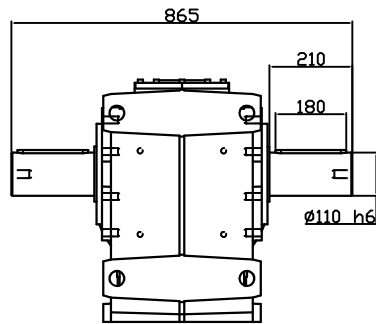

REDUCER SPEC	
MODEL	B163 UP
SERVICE FACTOR	
RATIO	
OUTPUT [rpm]	
OUTPUT TORQUE [Nm]	
WEIGHT [kg]	385

OUTPUT

(주)한국체인모터

Tel. 032-815-8888 Fax. 815-8020
www.hcmf.com

PROJECT		MOTOVARIO						
DRAWN	SEO Y.S	DATE		REV	A	SCALE	1:1	
CHECKED	KIM J.S	DATE		UNIT	MM	PAGE	-	
APPROVED	LEE J.Y	DATE		