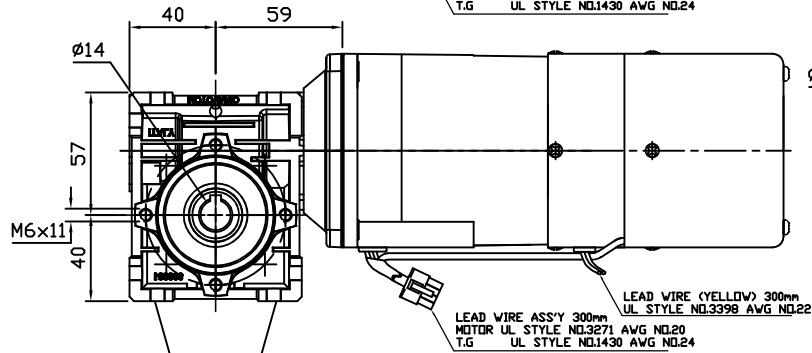

NO	DESCRIPTION	MATERIAL	SIZE, DWG. NO	Q'TY	WT. (KG)		REMARK
					UNIT	TOTAL	

LEAD WIRE ASS'Y 300mm
MOTOR UL STYLE NO.3271 AVG NO.20
T.G UL STYLE NO.1430 AVG NO.24

LEAD WIRE (YELLOW) 300mm
UL STYLE NO.3398 AVG NO.22

LEAD WIRE ASS'Y 300mm
MOTOR UL STYLE NO.3271 AVG NO.20
T.G UL STYLE NO.1430 AVG NO.24

LEAD WIRE (YELLOW) 300mm
UL STYLE NO.3398 AVG NO.22

OUTPUT HOLLOW SHAFT

LEAD WIRE ASS'Y 300mm
MOTOR UL STYLE NO.3271 AVG NO.20
T.G UL STYLE NO.1430 AVG NO.24

LEAD WIRE (YELLOW) 300mm
UL STYLE NO.3398 AVG NO.22

(주)한국체인모터
Tel. 032-810-0702 Fax. 815-8123

CUSTOMER APPROVE		AMEND		PROJECT		MOTOVARIO					
MECHANICAL	ELECTRICAL	△		MODEL		NMRV030_90각 60W SPEED+BK					
		△		MODEL NUMBER		NMRV 030 90각/토크크림 + 9SBDK□-60F2 (5~80:1)					
		△		DRAWN	LEE M.P	DATE		REV	A	SCALE	NONE
		△		CHECKED	KIM J.S	DATE		UNIT	MM	PAGE	-
		NO	CONTENT	DATE	APPROVED	LEE J.Y	DATE				