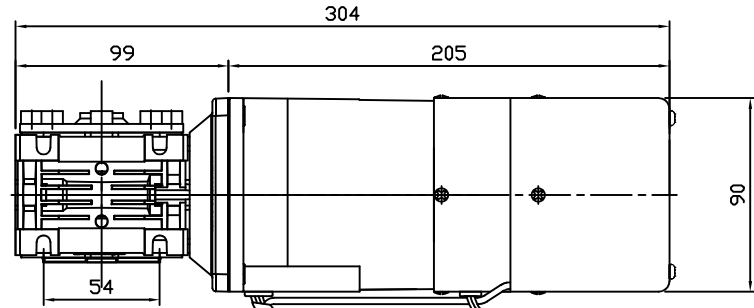

NO	DESCRIPTION	MATERIAL	SIZE, DWG. NO	Q'TY	WT. (KG)		REMARK
					UNIT	TOTAL	

LEAD WIRE ASS'Y 300mm
MOTOR UL STYLE NO.3271 AVG NO.20
T.G UL STYLE NO.1430 AVG NO.24

LEAD WIRE (YELLOW) 300mm
UL STYLE NO.3398 AVG NO.22

LEAD WIRE ASS'Y 300mm
MOTOR UL STYLE NO.3271 AVG NO.20
T.G UL STYLE NO.1430 AVG NO.24

LEAD WIRE (YELLOW) 300mm
UL STYLE NO.3398 AVG NO.22

OUTPUT HOLLOW SHAFT

LEAD WIRE ASS'Y 300mm
MOTOR UL STYLE NO.3271 AVG NO.20
T.G UL STYLE NO.1430 AVG NO.24

LEAD WIRE (YELLOW) 300mm
UL STYLE NO.3398 AVG NO.22

(주)한국체인모터
Tel. 032-810-0702 Fax. 815-8123

CUSTOMER APPROVE		AMEND		PROJECT		MOTOVARIO					
MECHANICAL	ELECTRICAL	△		MODEL		NMRV030_90각 60W SPEED+BK					
		△		MODEL NUMBER		NMRV 030 90각/토크크림 + 9SBDK□-60F2 (5~80:1)					
		△		DRAWN	LEE M.P	DATE		REV	A	SCALE	NONE
		△		CHECKED	KIM J.S	DATE		UNIT	MM	PAGE	-
		NO	CONTENT	DATE	APPROVED	LEE J.Y	DATE				