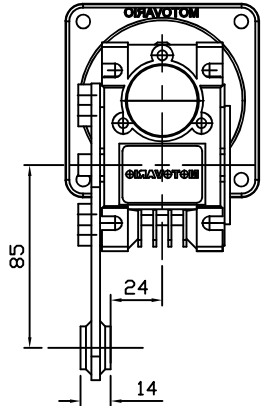

NO	DESCRIPTION	MATERIAL	SIZE, DWG. NO	Q'TY	WT. (KG)		REMARK
					UNIT	TOTAL	

LEAD WIRE ASS'Y 300mm
MOTOR UL STYLE NO.3271 AVG NO.20
T.G UL STYLE NO.1430 AVG NO.24

LEAD WIRE (YELLOW) 300mm
UL STYLE NO.3398 AVG NO.22

LEAD WIRE ASS'Y 300mm
MOTOR UL STYLE NO.3271 AVG NO.20
T.G UL STYLE NO.1430 AVG NO.24

LEAD WIRE (YELLOW) 300mm
UL STYLE NO.3398 AVG NO.22

OUTPUT HOLLOW SHAFT

LEAD WIRE ASS'Y 300mm
MOTOR UL STYLE NO.3271 AVG NO.20
T.G UL STYLE NO.1430 AVG NO.24

LEAD WIRE (YELLOW) 300mm
UL STYLE NO.3398 AVG NO.22

(주)한국체인모터
Tel. 032-810-0702 Fax. 815-8123

CUSTOMER APPROVE		AMEND		PROJECT		MOTOVARIO					
MECHANICAL	ELECTRICAL	△		MODEL		NMRV030_90각 60W SPEED+BK					
		△		MODEL NUMBER		NMRV 030 90각/토크크림 + 9SBDK□-60F2 (5~80:1)					
		△		DRAWN	LEE M.P	DATE		REV	A	SCALE	NONE
		△		CHECKED	KIM J.S	DATE		UNIT	MM	PAGE	-
		NO	CONTENT	DATE	APPROVED	LEE J.Y	DATE				