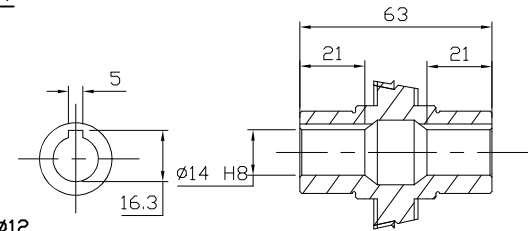

NO	DESCRIPTION	MATERIAL	SIZE, DWG. NO	Q'TY	WT. (KG)		REMARK
					UNIT	TOTAL	

LEAD WIRE ASS'Y 300mm
MOTOR UL STYLE NO.3271 AVG NO.20
T.G UL STYLE NO.1430 AVG NO.24

LEAD WIRE (YELLOW) 300mm
UL STYLE NO.3398 AVG NO.22

LEAD WIRE ASS'Y 300mm
MOTOR UL STYLE NO.3271 AVG NO.20
T.G UL STYLE NO.1430 AVG NO.24

LEAD WIRE (YELLOW) 300mm
UL STYLE NO.3398 AVG NO.22

OUTPUT HOLLOW SHAFT

LEAD WIRE ASS'Y 300mm
MOTOR UL STYLE NO.3271 AVG NO.20
T.G UL STYLE NO.1430 AVG NO.24

LEAD WIRE (YELLOW) 300mm
UL STYLE NO.3398 AVG NO.22

(주)한국체인모터
Tel. 032-810-0702 Fax. 815-8123

CUSTOMER APPROVE		AMEND		PROJECT		MOTOVARIO					
MECHANICAL	ELECTRICAL	△		MODEL		NMRV030_90각 60W SPEED+BK					
		△		MODEL NUMBER		NMRV 030 90각/토크크림 + 9SBDK□-60F2 (5~80:1)					
		△		DRAWN	LEE M.P	DATE		REV	A	SCALE	NONE
		△		CHECKED	KIM J.S	DATE		UNIT	MM	PAGE	-
		NO	CONTENT	DATE	APPROVED	LEE J.Y	DATE				