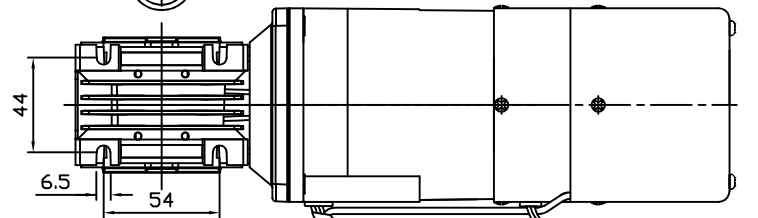

NO	DESCRIPTION	MATERIAL	SIZE, DWG. NO	Q'TY	WT. (KG)		REMARK
					UNIT	TOTAL	

LEAD WIRE ASS'Y 300mm
MOTOR UL STYLE NO.3271 AVG NO.20
T.G UL STYLE NO.1430 AVG NO.24

LEAD WIRE (YELLOW) 300mm
UL STYLE NO.3398 AVG NO.22

LEAD WIRE ASS'Y 300mm
MOTOR UL STYLE NO.3271 AVG NO.20
T.G UL STYLE NO.1430 AVG NO.24

LEAD WIRE (YELLOW) 300mm
UL STYLE NO.3398 AVG NO.22

OUTPUT HOLLOW SHAFT

LEAD WIRE ASS'Y 300mm
MOTOR UL STYLE NO.3271 AVG NO.20
T.G UL STYLE NO.1430 AVG NO.24

LEAD WIRE (YELLOW) 300mm
UL STYLE NO.3398 AVG NO.22

(주)한국체인모터
Tel. 032-810-0702 Fax. 815-8123

CUSTOMER APPROVE		AMEND		PROJECT		MOTOVARIO					
MECHANICAL	ELECTRICAL	△		MODEL		NMRV030_90각 60W SPEED+BK					
		△		MODEL NUMBER		NMRV 030 90각/토크크림 + 9SBDK□-60F2 (5~80:1)					
		△		DRAWN	LEE M.P	DATE		REV	A	SCALE	NONE
		△		CHECKED	KIM J.S	DATE		UNIT	MM	PAGE	-
		NO	CONTENT	DATE	APPROVED	LEE J.Y	DATE				