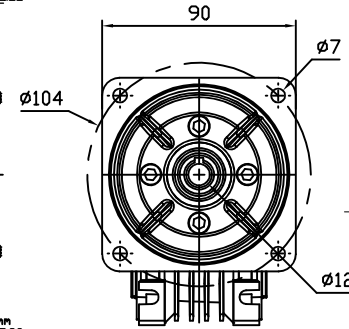

NO	DESCRIPTION	MATERIAL	SIZE, DWG. NO	Q'TY	WT. (KG)		REMARK
					UNIT	TOTAL	

LEAD WIRE ASS'Y 300mm
MOTOR UL STYLE NO.3271 AVG NO.20
T.G UL STYLE NO.1430 AVG NO.24

LEAD WIRE (YELLOW) 300mm
UL STYLE NO.3398 AVG NO.22

LEAD WIRE ASS'Y 300mm
MOTOR UL STYLE NO.3271 AVG NO.20
T.G UL STYLE NO.1430 AVG NO.24

LEAD WIRE (YELLOW) 300mm
UL STYLE NO.3398 AVG NO.22

OUTPUT HOLLOW SHAFT

LEAD WIRE ASS'Y 300mm
MOTOR UL STYLE NO.3271 AVG NO.20
T.G UL STYLE NO.1430 AVG NO.24

LEAD WIRE (YELLOW) 300mm
UL STYLE NO.3398 AVG NO.22

(주)한국체인모터
Tel. 032-810-0702 Fax. 815-8123

CUSTOMER APPROVE		AMEND		PROJECT		MOTOVARIO					
MECHANICAL	ELECTRICAL	△		MODEL		NMRV030_90각 60W SPEED+BK					
		△		MODEL NUMBER		NMRV 030 90각/토크크림 + 9SBDK□-60F2 (5~80:1)					
		△		DRAWN	LEE M.P	DATE		REV	A	SCALE	NONE
		△		CHECKED	KIM J.S	DATE		UNIT	MM	PAGE	-
		NO	CONTENT	DATE	APPROVED	LEE J.Y	DATE				