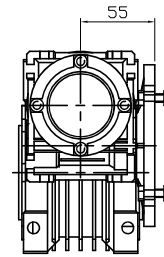

REDUCER SPEC	
MODEL	NMRV030/050
SERVICE FACTOR	1.7
RATIO	250
OUTPUT [rpm]	6.7
OUTPUT TORQUE [Nm]	66
WEIGHT [kg]	4.7

MOTOR SPEC	
MODEL	TA/56B5-220/380V
POWER [kW]	0.09
POLE, PHASE	4P, 3PHASE
INPUT [rpm]	1670
BRAKE	NO
WEIGHT [kg]	3.6

OUTPUT HOLLOW SHAFT

한국 (주)한국체인모터

Tel. 032-815-8888 Fax. 815-8020
www.hcmfa.com

PROJECT		MOTOVARIO						
DRAWN	SEO Y.S	DATE		REV	A	SCALE	1:1	
CHECKED	KIM J.S	DATE		UNIT	MM	PAGE	-	
APPROVED	LEE J.Y	DATE						