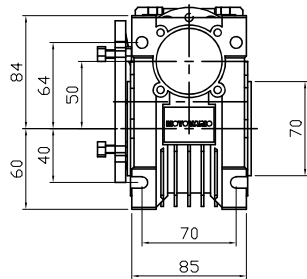

REDUCER SPEC	
MODEL	NMRV030/050
SERVICE FACTOR	1.7
RATIO	250
OUTPUT [rpm]	6.7
OUTPUT TORQUE [Nm]	66
WEIGHT [kg]	4.7

MOTOR SPEC	
MODEL	TA/56B5-220/380V
POWER [kW]	0.09
POLE, PHASE	4P, 3PHASE
INPUT [rpm]	1670
BRAKE	NO
WEIGHT [kg]	3.6

OUTPUT HOLLOW SHAFT

한국 (주)한국체인모터

Tel. 032-815-8888 Fax. 815-8020
www.hcmfa.com

PROJECT		MOTOVARIO						
DRAWN	SEO Y.S	DATE		REV	A	SCALE	1:1	
CHECKED	KIM J.S	DATE		UNIT	MM	PAGE	-	
APPROVED	LEE J.Y	DATE						