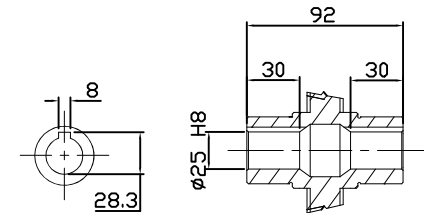

REDUCER SPEC	
MODEL	NMRV030/050
SERVICE FACTOR	1.7
RATIO	250
OUTPUT [rpm]	6.7
OUTPUT TORQUE [Nm]	66
WEIGHT [kg]	4.7

MOTOR SPEC	
MODEL	TA/56B5-220/380V
POWER [kW]	0.09
POLE, PHASE	4P, 3PHASE
INPUT [rpm]	1670
BRAKE	NO
WEIGHT [kg]	3.6

OUTPUT HOLLOW SHAFT

한국 (주)한국체인모터

Tel. 032-815-8888 Fax. 815-8020
www.hcmfa.com

PROJECT		MOTOVARIO						
DRAWN	SEO Y.S	DATE		REV	A	SCALE	1:1	
CHECKED	KIM J.S	DATE		UNIT	MM	PAGE	-	
APPROVED	LEE J.Y	DATE						