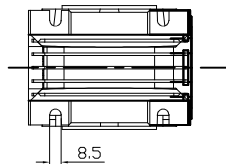

REDUCER SPEC	
MODEL	NMRV030/050
SERVICE FACTOR	1.7
RATIO	250
OUTPUT [rpm]	6.7
OUTPUT TORQUE [Nm]	66
WEIGHT [kg]	4.7

MOTOR SPEC	
MODEL	TA/56B5-220/380V
POWER [kW]	0.09
POLE, PHASE	4P, 3PHASE
INPUT [rpm]	1670
BRAKE	NO
WEIGHT [kg]	3.6