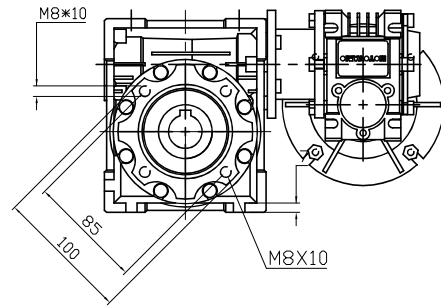

REDUCER SPEC	
MODEL	NMRV030/050
SERVICE FACTOR	1.7
RATIO	250
OUTPUT [rpm]	6.7
OUTPUT TORQUE [Nm]	66
WEIGHT [kg]	4.7

MOTOR SPEC	
MODEL	TA/56B5-220/380V
POWER [kW]	0.09
POLE, PHASE	4P, 3PHASE
INPUT [rpm]	1670
BRAKE	NO
WEIGHT [kg]	3.6

OUTPUT HOLLOW SHAFT

한국 (주)한국체인모터

Tel. 032-815-8888 Fax. 815-8020
www.hcmfa.com

PROJECT		MOTOVARIO						
DRAWN	SEO Y.S	DATE		REV	A	SCALE	1:1	
CHECKED	KIM J.S	DATE		UNIT	MM	PAGE	-	
APPROVED	LEE J.Y	DATE						