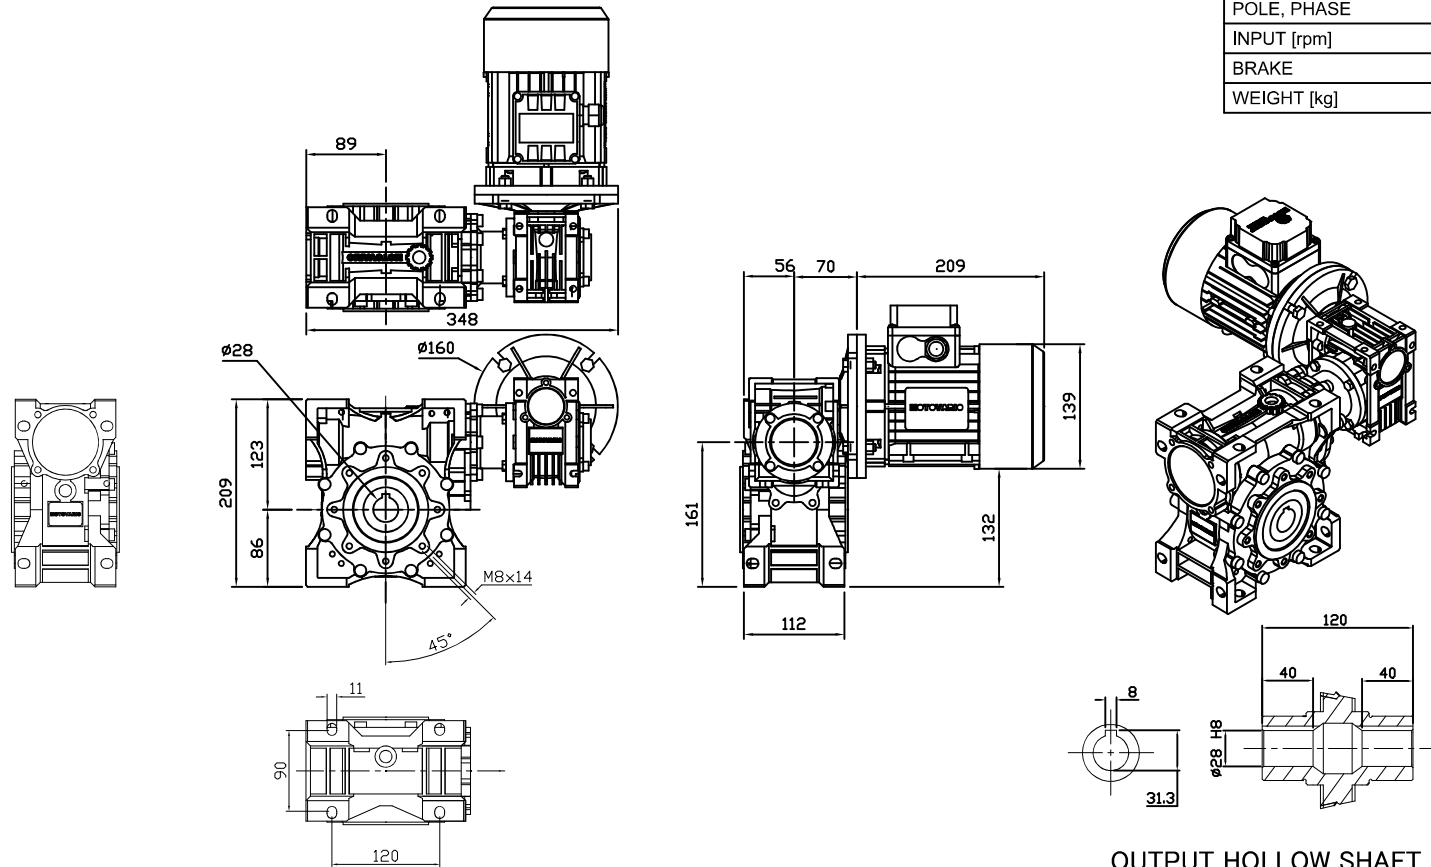

REDUCER SPEC	
MODEL	NMRV-P040/075
SERVICE FACTOR	1.3
RATIO	250
OUTPUT [rpm]	6.7
OUTPUT TORQUE [Nm]	296
WEIGHT [kg]	11.3

MOTOR SPEC	
MODEL	TA/71B5-220/380V
POWER [kW]	0.37
POLE, PHASE	4P, 3PHASE
INPUT [rpm]	1670
BRAKE	NO
WEIGHT [kg]	5.9

OUTPUT HOLLOW SHAFT

**한국 (주)한국체인모터**

Tel. 032-815-8888 Fax. 815-8020  
www.hcmfa.com

PROJECT		MOTOVARIO					
DRAWN	SEO Y.S	DATE		REV	A	SCALE	1:1
CHECKED	KIM J.S	DATE		UNIT	MM	PAGE	-
APPROVED	LEE J.Y	DATE					